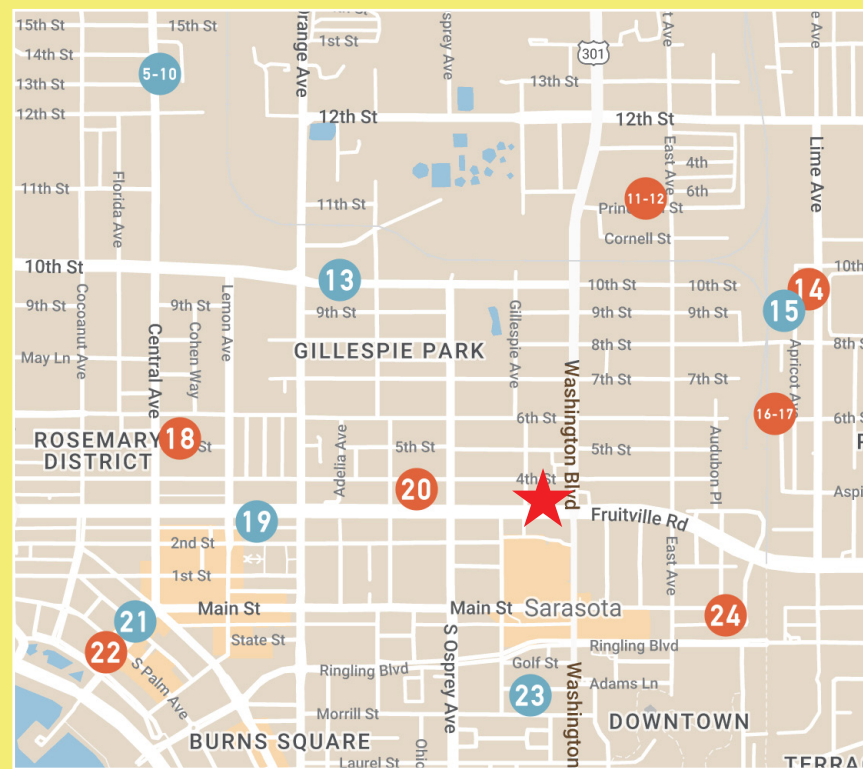

CENTRAL SARASOTA

- 5 Lucy Barber**
1328 Central Avenue
www.LucyBarberArtStudio.com
- 6 Sam Wuerfel**
1330 Central Ave, Unit 1312
www.SamWuerfel.com
- 7 Grace Howl**
1348 Central Avenue
www.GraceHowl.com
- 8 Marco Bell & Monica Spain**
1344 Central Avenue, Suite 1344
www.Bellaarte.biz
- 9 Eastep Photography**
1338 Central Avenue
www.WayneEastep.com
- 10 Peter Acker Photography**
1338 Central Avenue
www.PackerPhoto.com
- 11 Steph Gimson**
2059 Princeton Street
www.StephGimson.com

- 12 Meg Pierce**
2061 Princeton Street
www.MegPierce.com
- 13 Jonathon Herbert**
1655 10th Street
www.JonathanHerbert.com
- 14 Palmer Modern**
925 North Lime Ave
www.CraigPalmerArt.com
- 15 Creative Liberties Artist Studios & Gallery**
901-B Apricot Avenue
www.CreativeLiberties.net
Elizabeth Goodwill
Barbara Gerdeman
Lisa DiFranza
Traci Kegerreis
Judy Levine
Donna Bergman
Jay Li
Jenny Berry
Sandy Koolkin
- 16 Virginia Hoffman**
2225 Sixth Street
www.VirginiaHoffmanStudio.com

- 22 Valerie Studio & Gallery**
1301 Main Street, #202
www.ValerieAbstractArt.com
- 23 Towles Court Artist Studios**
1938 Adams Lane
www.TowlesCourt.com
Hunter Jay
Ellen Kantro
Anne Ireland
Karin Riccardi
Peter Garon
Michelle Held
Joan Kaiser
Susan Coyne
Phyllis Nathans
Helen Rosenkranz
Terry Martin
- 24 Define Art Gallery and Studio**
2170 Main Street, Suite 101
www.DefineGallery.com
- Sarasota Visitors Information Center**
1945 Fruitville Road
www.VisitSarasota.com

NORTH SARASOTA

- 1 Ralph Berger, Sculpture**
7640 Matoaka Road
www.RalphBerger.com
- 2 Artists @ Independence**
1748 Independence Blvd., #C1
www.JillKrasnergallery.com
Liz Cole
Jimmie Ireland
Jill Krasner
Gina Landsburg
JoAnn Thomas
- 3 Janet Mishner Studio & Gallery**
1748 Independence Blvd., #C4
www.JanetMishner.com
- 4 Linda Richichi Studio**
1748 Independence Blvd., #C4
www.LindaRichichi.com